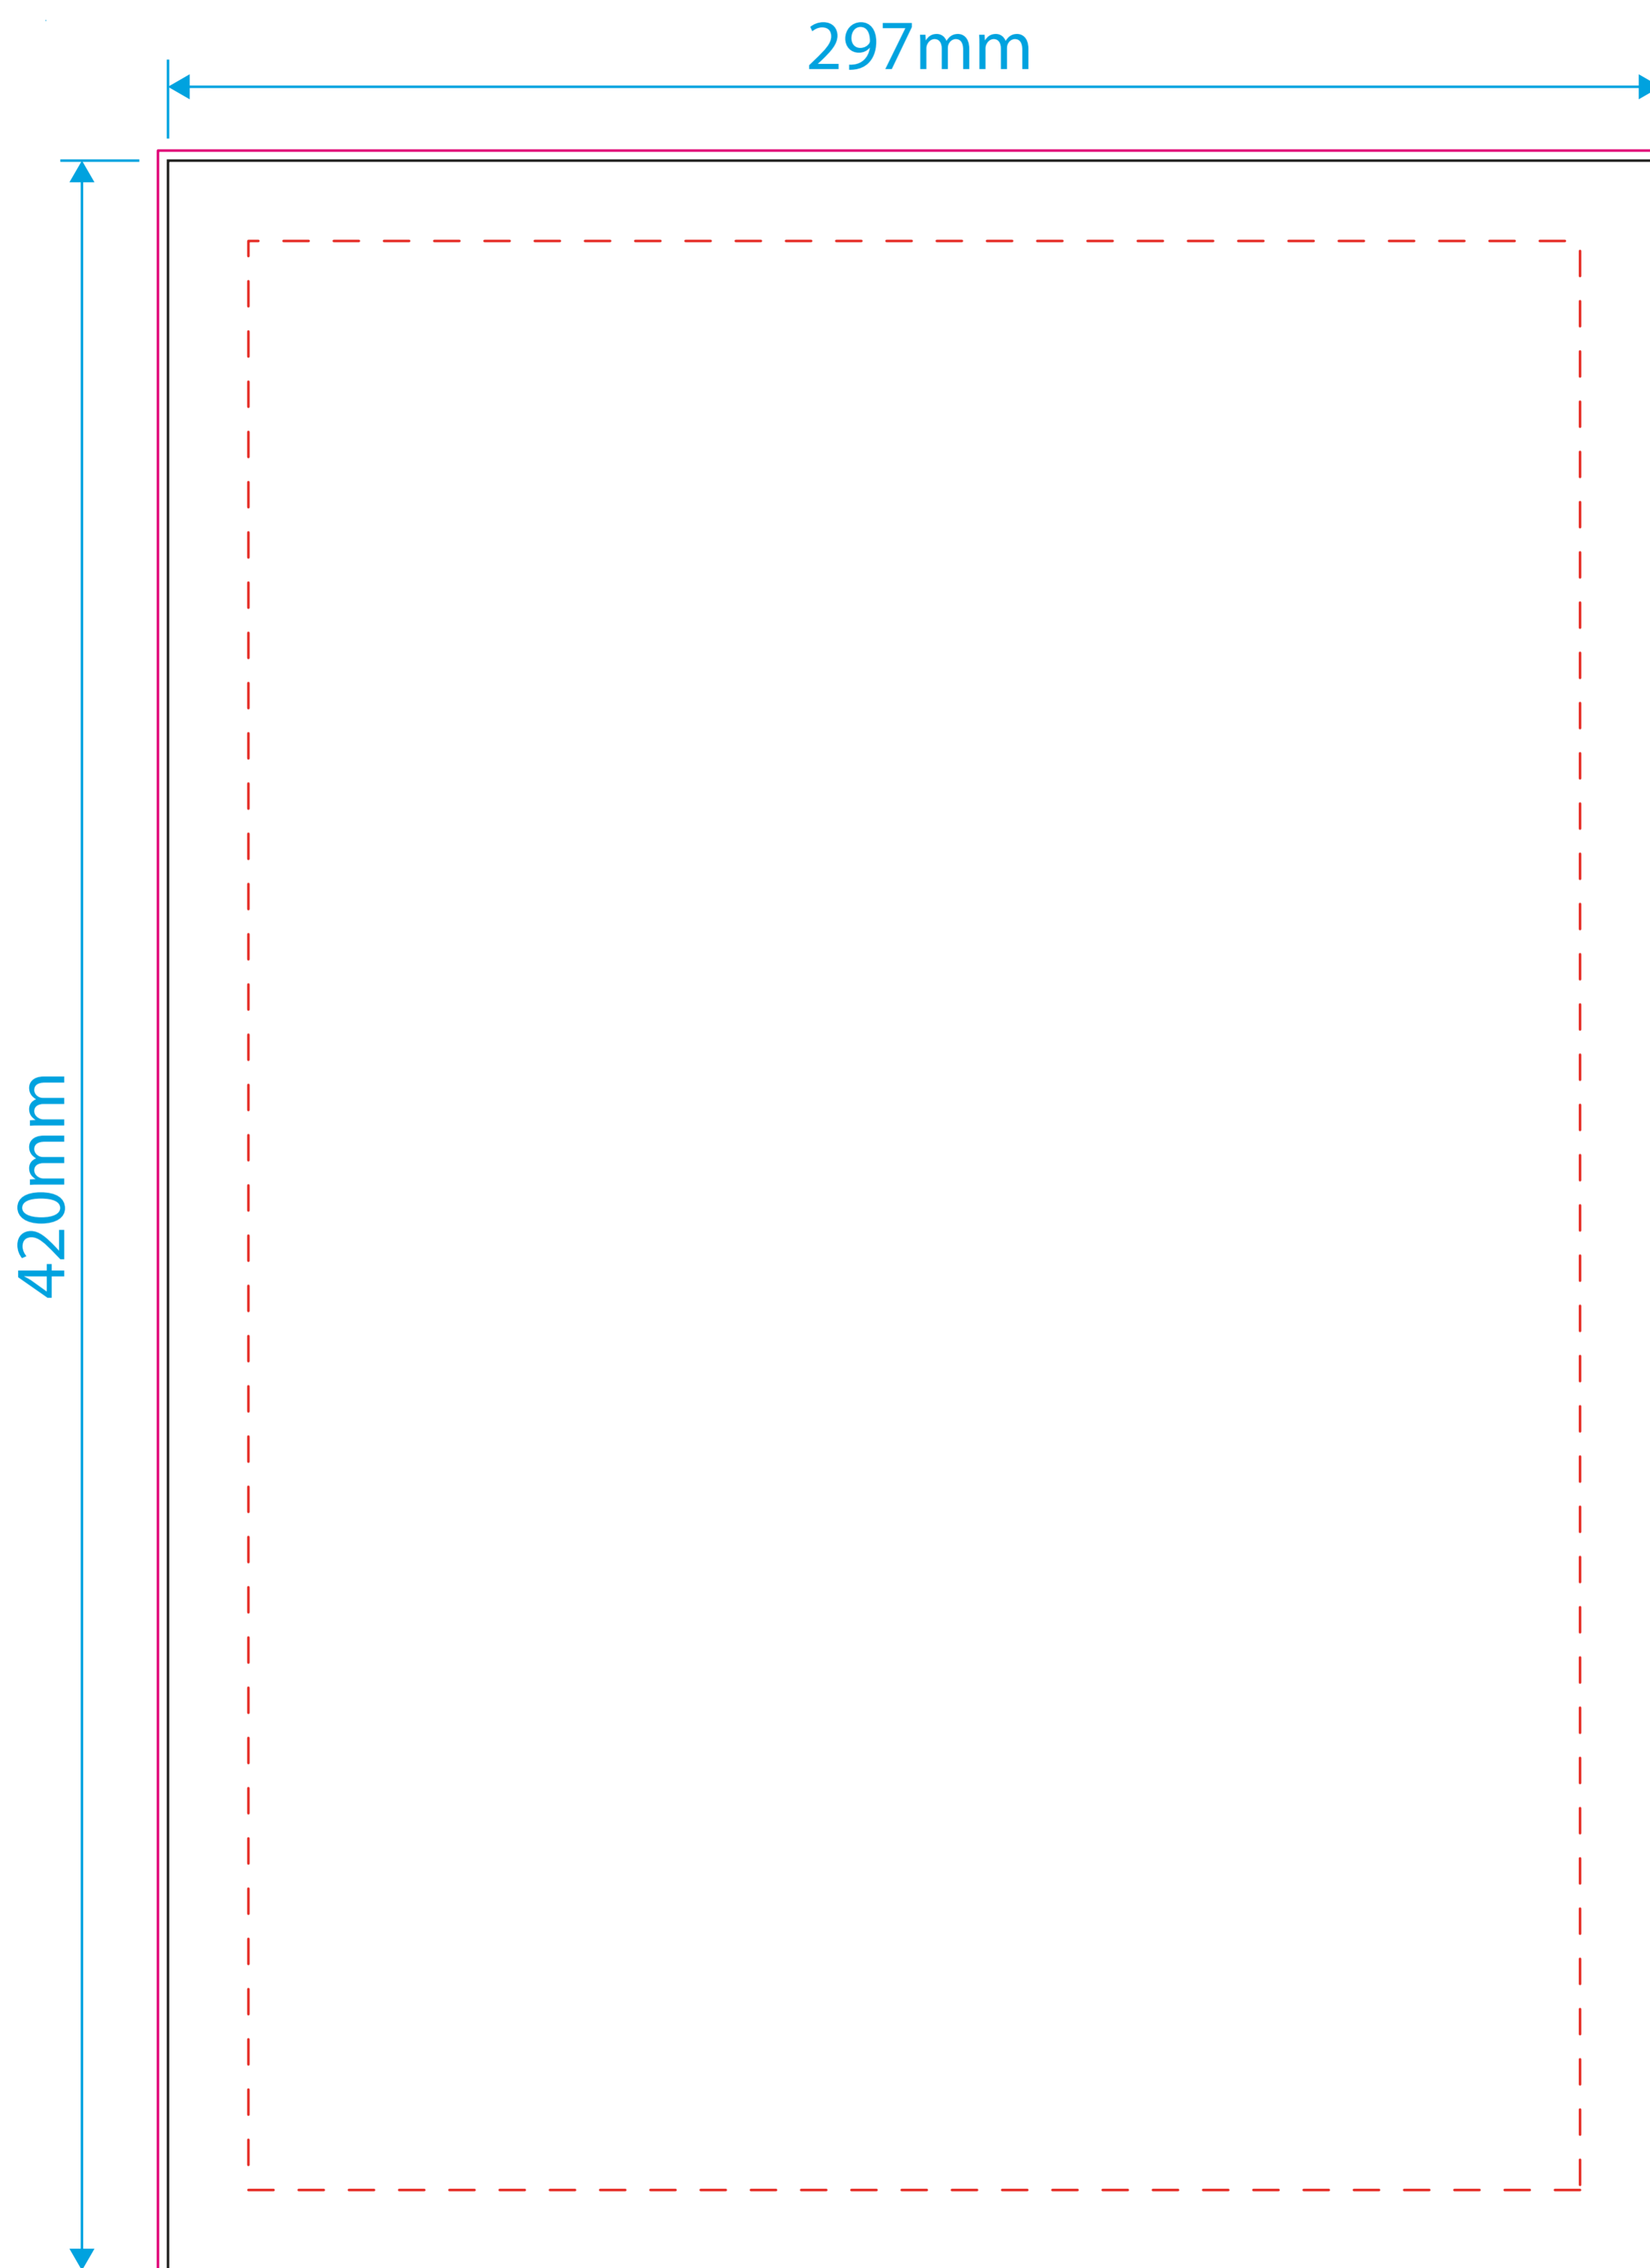

A3 Poster Artwork Template

Artwork guidelines - PLEASE READ

- Must be supplied in **CMYK**.
- **Embed** all images.
- All fonts must be converted to **outlines**.
- Resolution must be **300dpi**.
- Supply artwork as high resolution **PDF** or **Illustrator** file.
- Specify **Pantone** colours for **screen print**.
- Convert all spot colours to process **CMYK** for **digital print**. (Pantone matching cannot be guaranteed)
- Set artwork at **100%** scale.

Template guidelines - PLEASE READ

— The **Black** keyline = Finished cut size of the product before assembly.

— The **Pink** keyline = Your background must extend to this line.

- - The **Red** dashed keyline = **Safe Area** - Its advised that you keep all important information within this area.
Delete or hide this keyline after use.