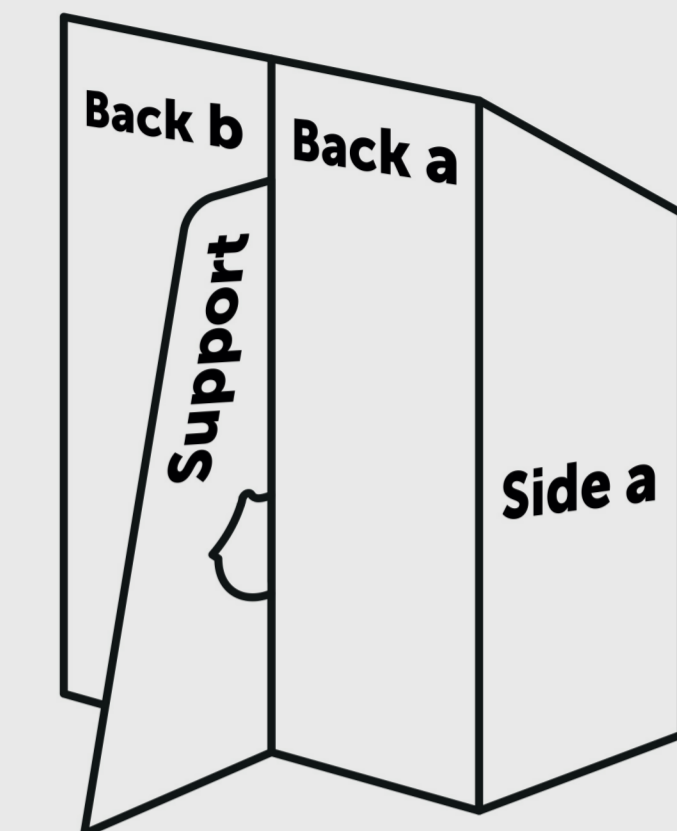

PRINT TEMPLATE FOR SUGGESTION BOX PBP-40

THIS TEMPLATE IS ACTUAL SIZE
(945mm x 525mm)

PLEASE ENSURE:

- Text is converted to outlines
- Background is cropped to the bleed line
- Images are embedded into the document
- CMYK colour profile is used
- All images are 300dpi or vectors for best results
- Remember to hide this layer
- Artwork is saved as a PDF or EPS

— FINISHED SIZE (951 x 530mm)
This is the finished size of the artwork.

— BLEED (2mm)
If artwork requires full coverage of the suggestion box, bleed non-essential imagery or background to the edge of this area.

— FOLD LINES
These indicate where the product will be folded to from the final shape.

---- SAFE AREAS
Keep vital text or imagery within these areas. Anything within the areas will not display correctly due to the folds.