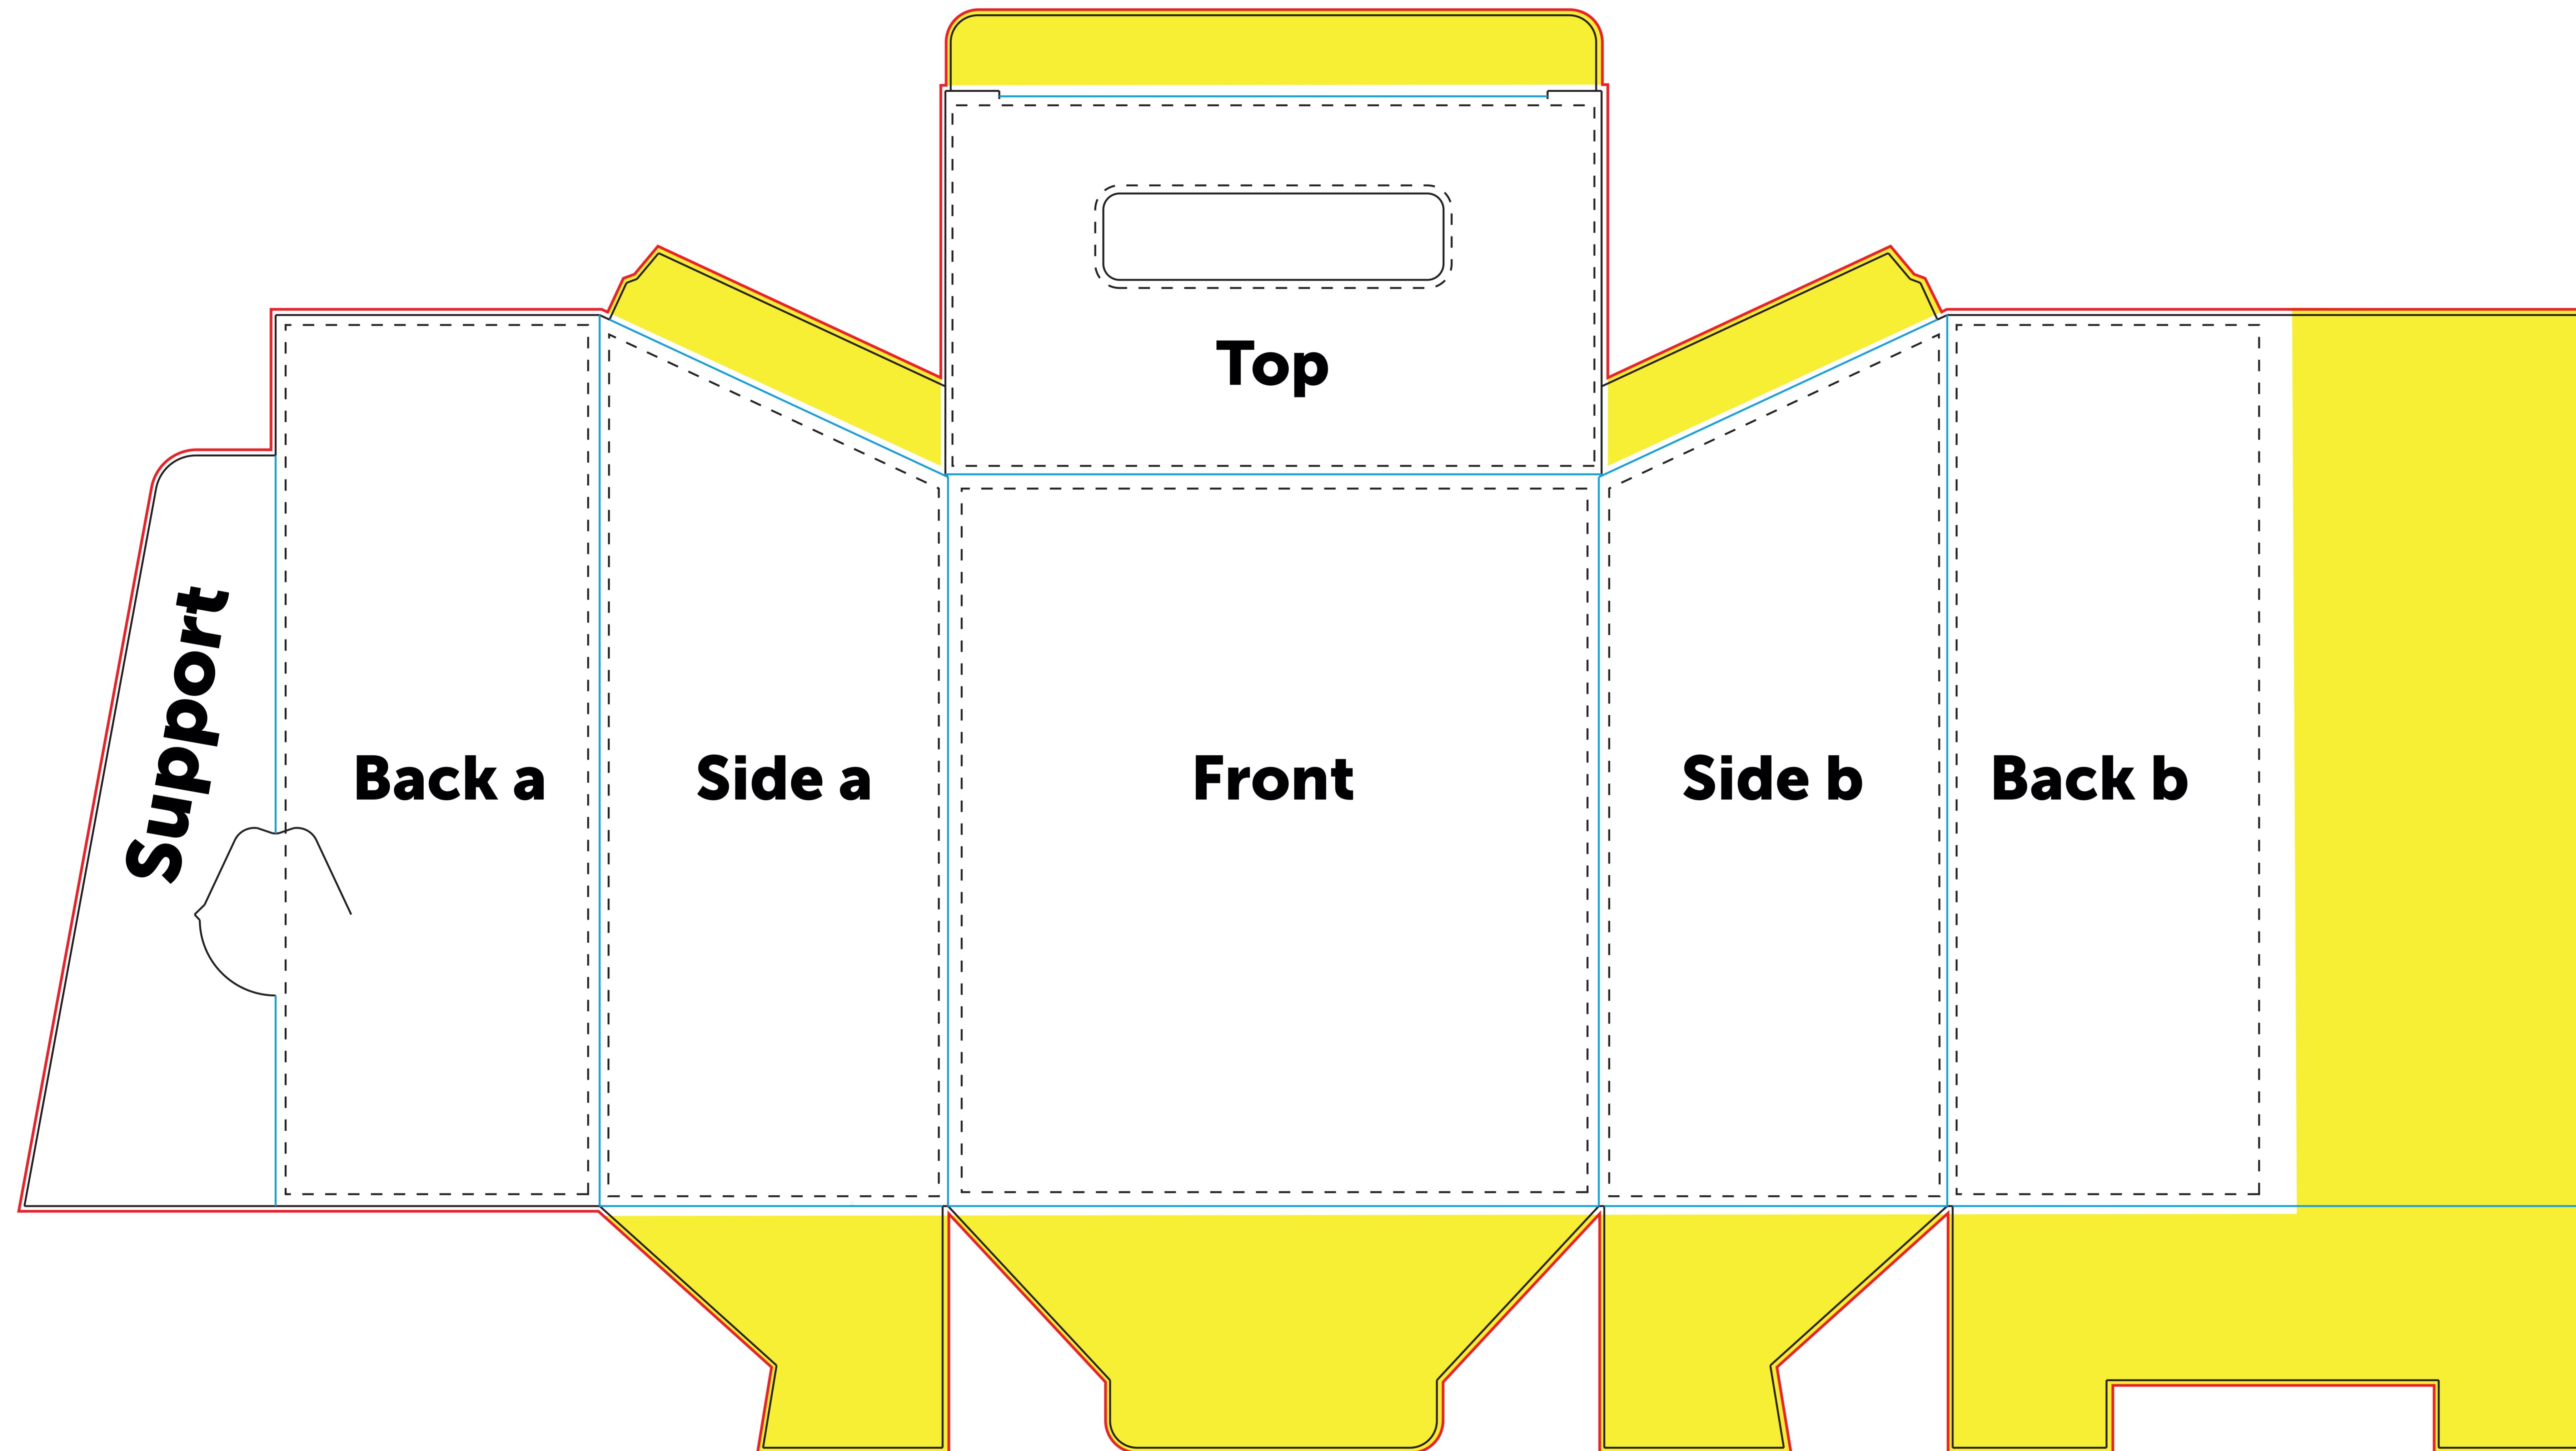

PRINT TEMPLATE FOR SUGGESTION BOX PBP-40

THIS TEMPLATE IS ACTUAL SIZE
(945mm x 525mm)

PLEASE ENSURE:

- Text is converted to outlines
- Background is cropped to the bleed line
- Images are embedded into the document
- CMYK colour profile is used
- All images are 300dpi or vectors for best results
- Remember to hide this layer
- Artwork is saved as a PDF or EPS

— FINISHED SIZE (951 x 530mm)
This is the finished size of the artwork.

— BLEED (2mm)
If artwork requires full coverage of the suggestion box, bleed non-essential imagery or background to the edge of this area.

— FOLD LINES
These indicate where the product will be folded to from the final shape.

---- SAFE AREAS
Keep vital text or imagery within these areas. Anything within the areas will not display correctly due to the folds.

■ INK FREE OBSCURED AREAS
These areas will not be printed as these areas will be obscured when the product is formed into its final shape.