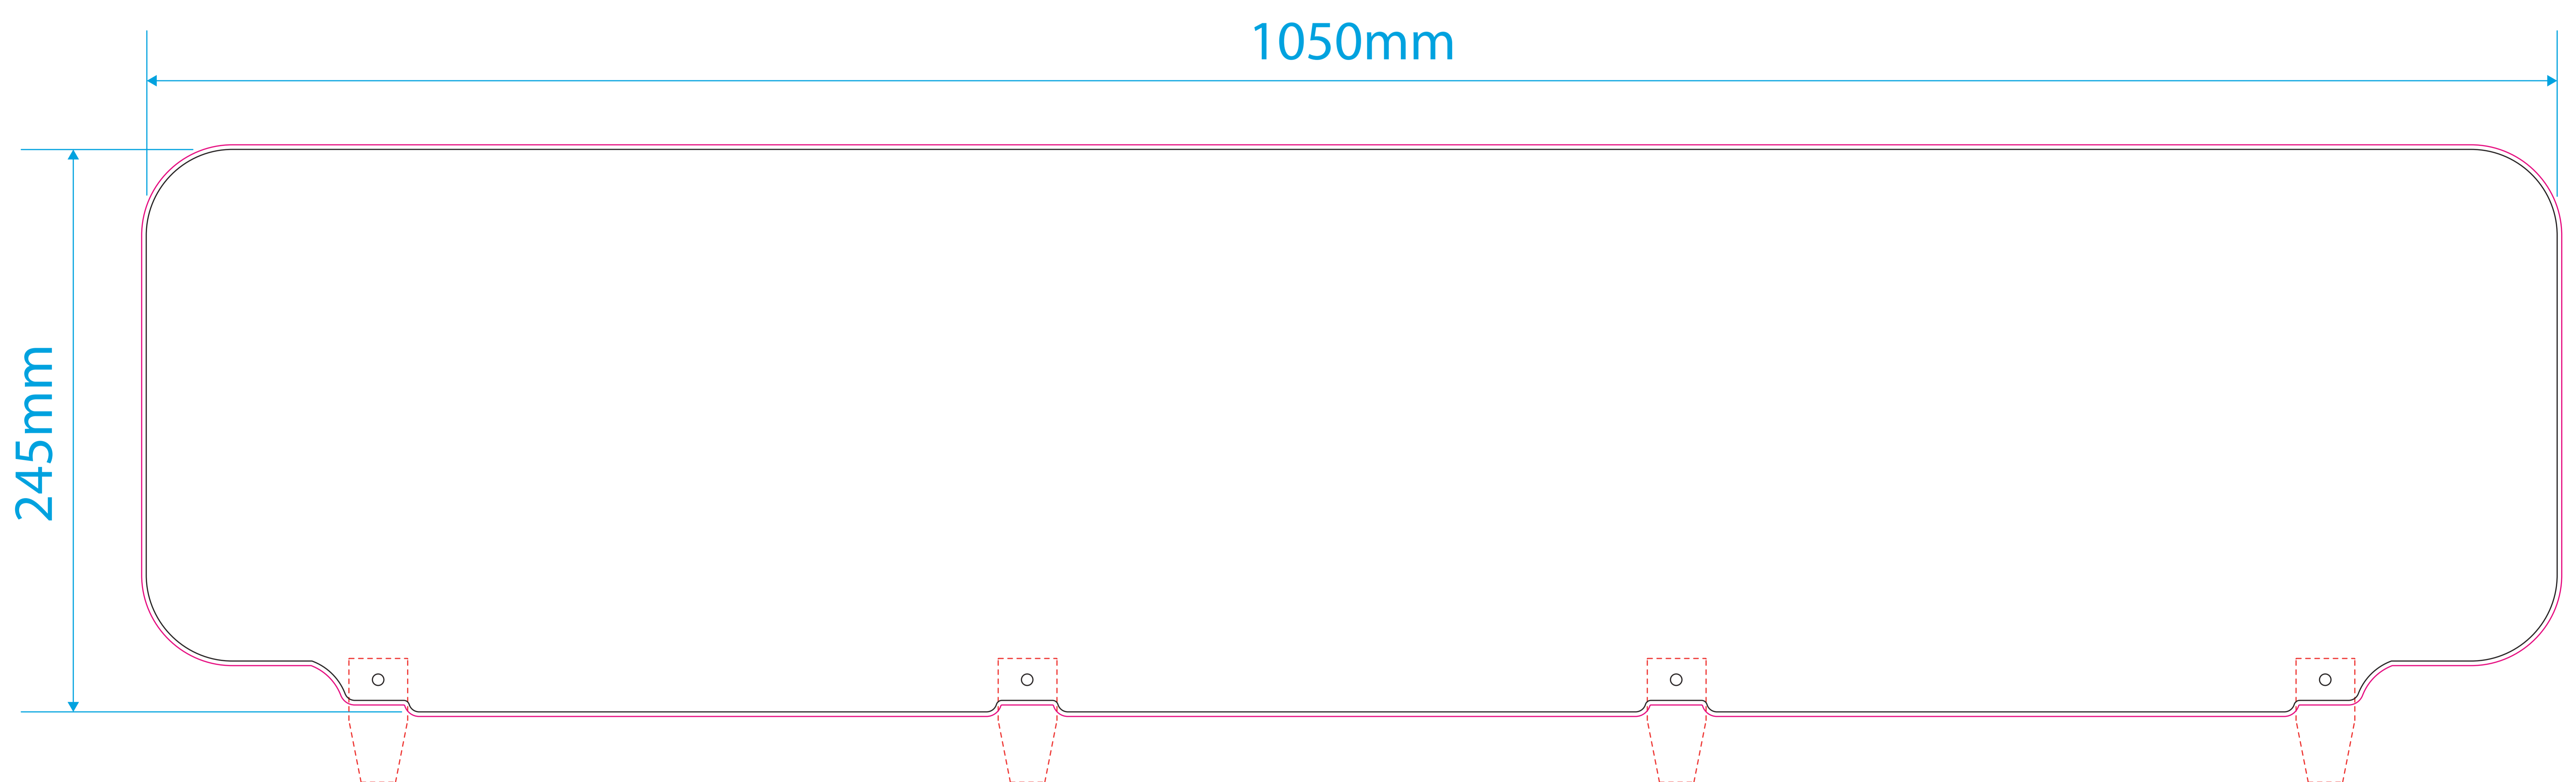

Artwork guidelines - PLEASE READ

- Must be supplied in **CMYK**.
- **Embed** all images.
- All fonts must be converted to **outlines**.
- Resolution must be **300dpi**.
- Supply artwork as high resolution **PDF** or **Illustrator** file.
- Specify **Pantone** colours for **screen print**.
- Convert all spot colours to process **CMYK** for **digital print**. (Pantone matching cannot be guaranteed)
- Set artwork at **100%** scale.

Sentinel 40x60" Tactical Header Artwork Template

**Template guidelines - PLEASE READ**

— The **Black** keyline = Finished cut size of the product before assembly.

— The **Pink** keyline = Your background must extend to this line.

----- The **Red** dashed keyline = Indicates where the clips are positioned, keep important information out of this area.