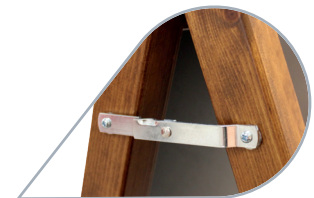

We only use sustainable and certified timber sourced from approved sawmills and distributors.

All models feature:

- 2-coat, low VOC, stained and satin lacquered for excellent weather protection.
- Stock 'Country Oak' finish.
- Good grain definition to emphasise real wood appeal.
- Single side locking-stay for stability on small and medium frames, 2 side locking-stays on large frames.
- Non-slip rubber feet.
- Precision mitres and joints – joinery quality.
- Hard-wearing laminate chalk panels for traditional chalk or liquid chalk pens.
- Bespoke sizes and colours available subject to minimum order quantity.

Rubber feet.

Durable finish.

Precision joinery.

Locking stay.

Outdoor (Indoor)
Free-Standing/Floor Mounted

Our Woodworkz® Chalk A-Board range offers 7 models across 3 styles.

- Direct to surface print available (no minimum order quantity).
- Custom frame colours and sizes available to order (minimum order quantity 10).

Standard Full Frame

- 3 sizes – small, medium and large.
- 45 x 21mm frame profile.
- 6mm exterior chalk-face laminated MDF panels.
- Fully recyclable.

Premium Full Frame

- 2 sizes – medium and large.
- 45 x 45mm frame profile.
- 6mm exterior chalk-face laminated MDF panels.
- Fully recyclable.

Premium Reversible

- 2 sizes – medium and large.
- 45 x 45mm frame profile.
- 3mm high pressure laminate (HPL) reversible slide-in curve-topped panels.
- Recyclable: frame, steel locking stays, feet and hinges.