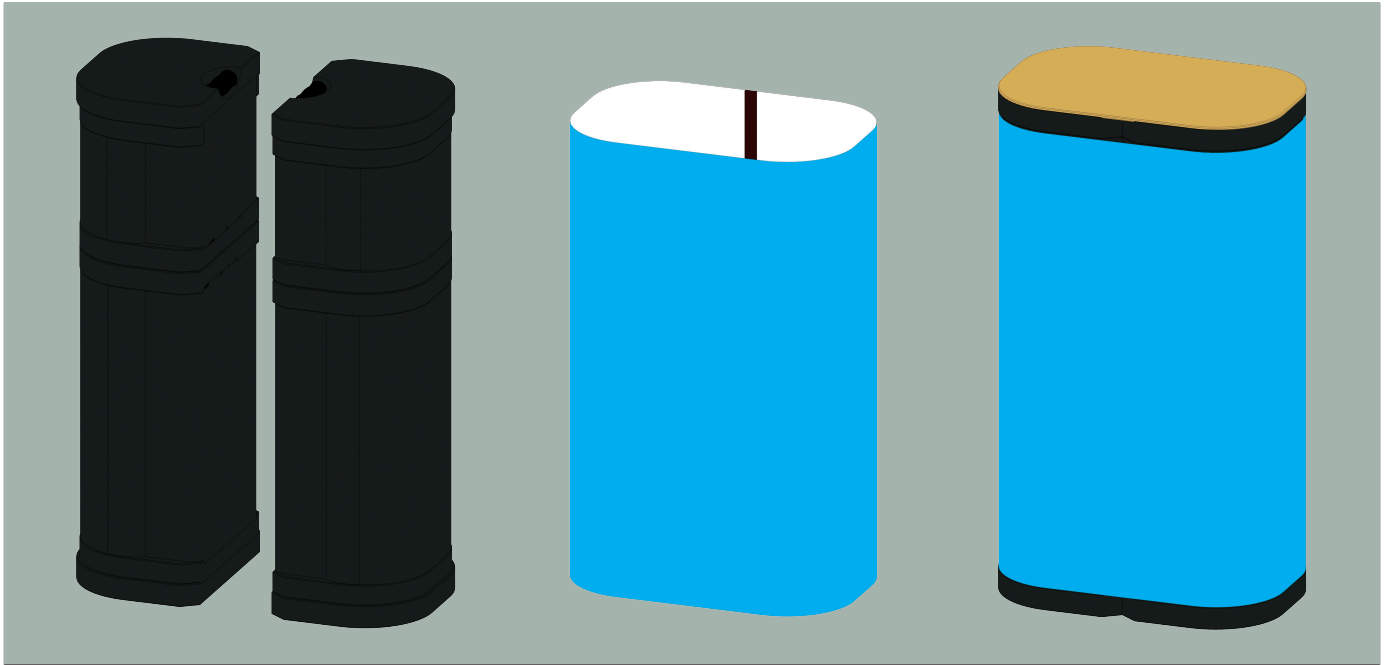

Twist Hardcase Double Wrap Graphic Guideline

Hidden Area ■ Bleed Area ■ Visible Graphic Area ■ Front Visible Area ■

WARNING: Bleed Area is 3mm (12mm at Full Size)