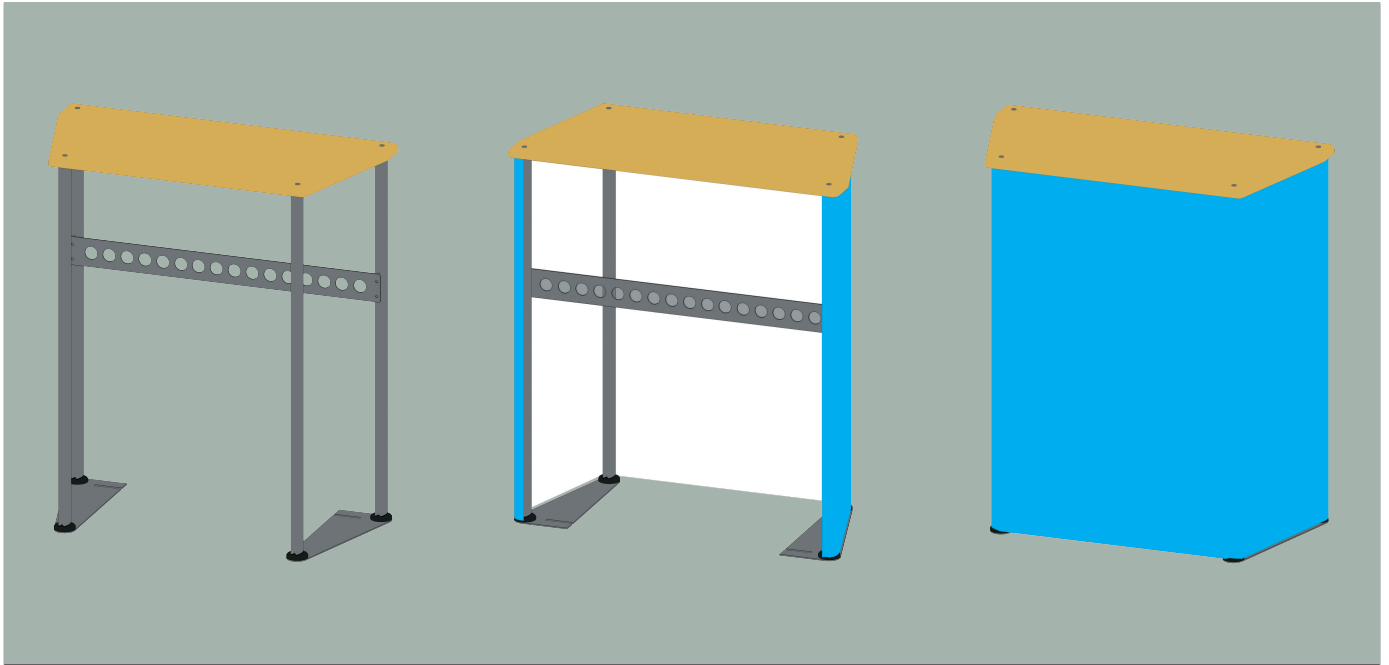

Twist Counter Wrap Graphic Guideline

Hidden Area ■ Bleed Area ■ Visible Graphic Area ■ Front Visible Area ■

WARNING: Bleed Area is 3mm (12mm at Full Size)