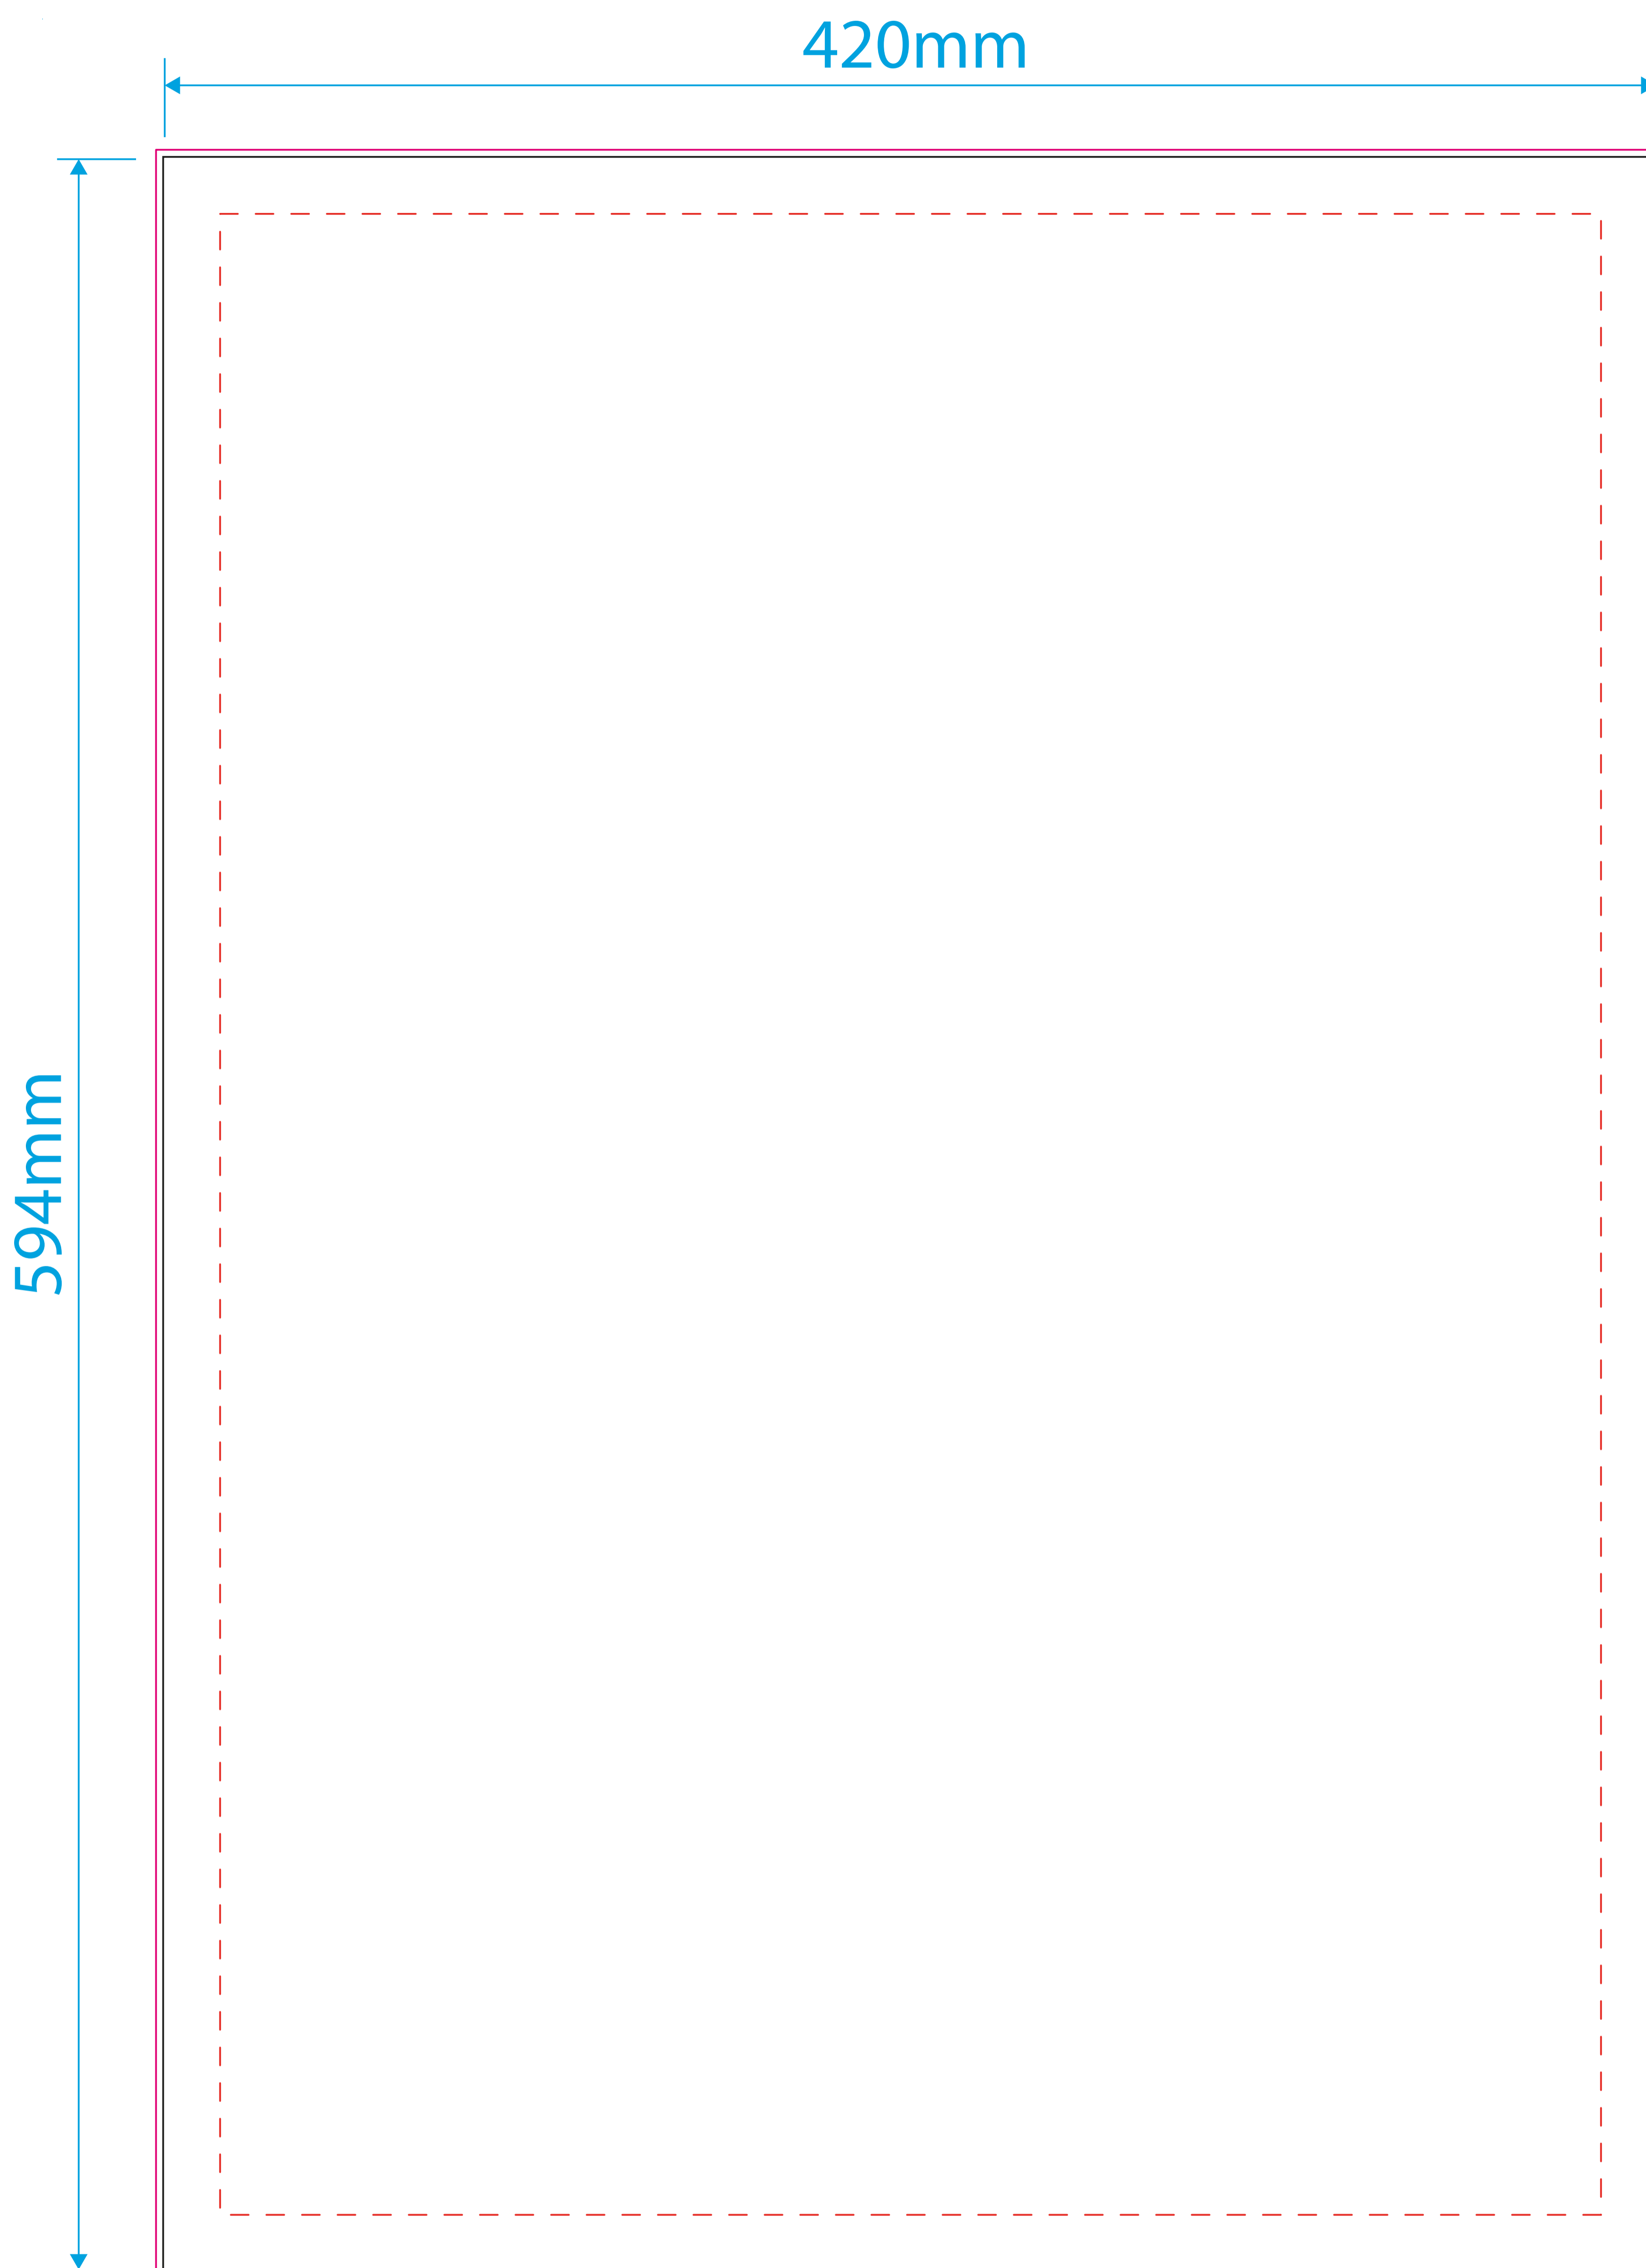

A2 Poster Artwork Template

Artwork guidelines - PLEASE READ

- Must be supplied in **CMYK**.
- **Embed** all images.
- All fonts must be converted to **outlines**.
- Resolution must be **300dpi**.
- Supply artwork as high resolution **PDF** or **Illustrator file**.
- Specify **Pantone** colours for **screen print**.
- Convert all spot colours to process **CMYK** for **digital print**. (Pantone matching cannot be guaranteed)
- Set artwork at **100%** scale.

Template guidelines - PLEASE READ

— The **Black** keyline = Finished cut size of the product before assembly.

— The **Pink** keyline = Your background must extend to this line.

- - - The **Red** dashed keyline = **Safe Area** - Its advised that you keep all important information within this area.
Delete or hide this keyline after use.