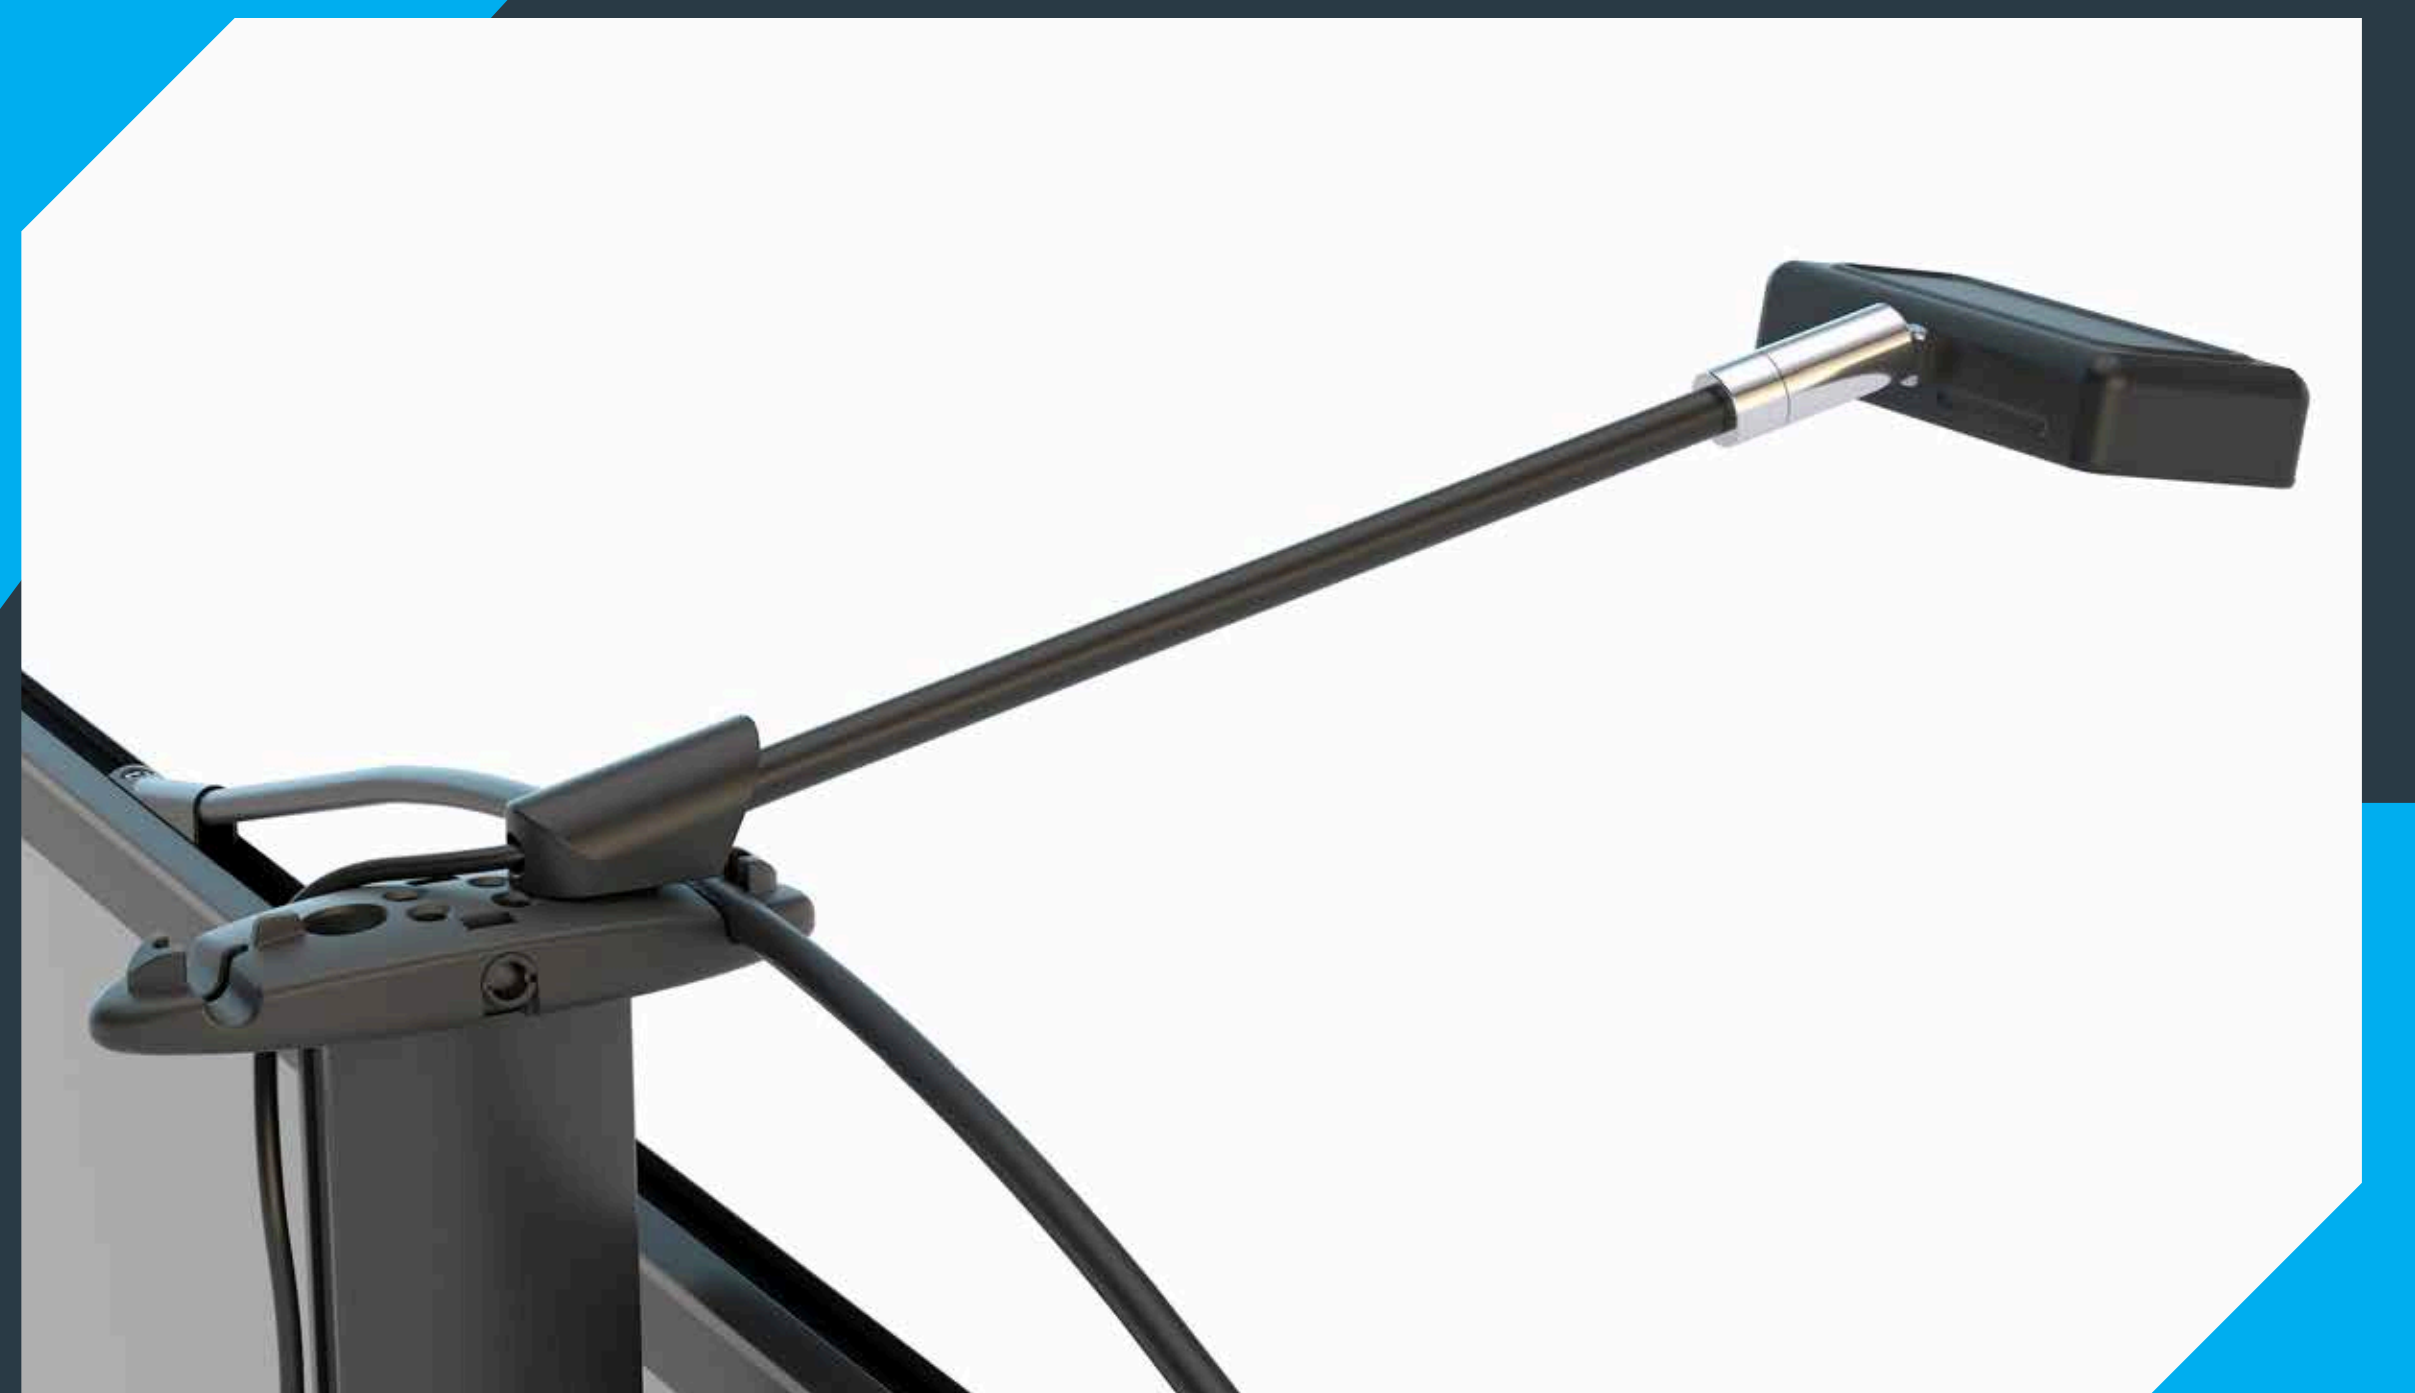

TWIST2 PANEL GUIDELINES