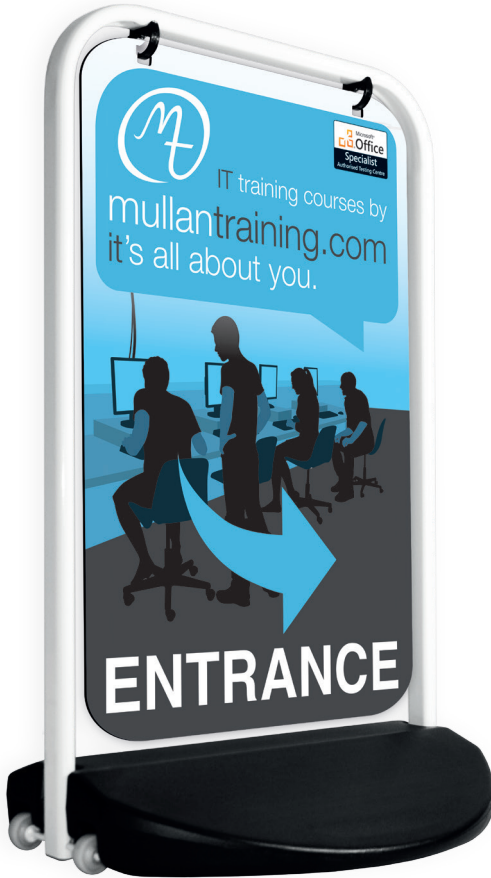

# Swinger 3000

A larger Swinger with wheels.

Effortless no tools assembly.

- Gloss white aluminium panel (588 x 917mm) – ideal for direct to surface print or vinyl graphics.
- Alternative top opening polycarbonate double sided 20" x 30" poster pocket with magnetic seals.
- Poster pocket designed with header area for permanent branding - ideal for either direct to surface print or vinyl graphics.
- Flat sided oval steel tube frame (50 x 25mm) – available in black or white from stock.
- Frames available in any RAL colour (minimum order quantity 25).
- Patented D-Flex panel hangers make panel fitting quick and easy.
- Black water-fillable polyethylene base for optimum stability, also available in any RAL colour (minimum order quantity 200).
- Built-in wheels for ease of movement.
- Clip-on Tactical Headers also available, giving extra promotional space at minimal cost.

Easy access top-opening poster pocket.

Poster Option

   Fully Recyclable

Display Type	Display Area (mm)	O/A Dimensions (w x h x d mm)	Weight (kg) Empty/Full	Frame Colour	Poster Pocket Colour	Order Code
Aluminium Panel	588 x 917	688 x 1109 x 600	12/31	White	-	H3000BWWA
				Black	-	H3000BBWA
Poster Pocket	488 x 742 (20" x 30")	688 x 1109 x 600	12/31	White	White	SW3KPSTW
				Black	Black	SW3KPSTB