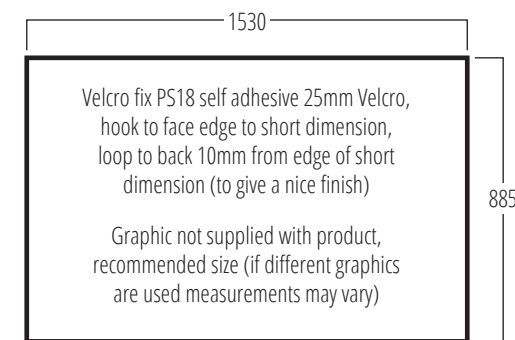

Weights in Kg

Top Cap	0.55
Inner Moulding	0.56
Bottom Moulding	0.56
Body Panel	1.78
Bag	1.04

Packaging in Kg

Individual reusable carton	1.88
External size: 925(w) x 845(d) x 82mm(h)	

Top Cap

Small Unit

Once graphics are applied

Large Unit

Once graphics are applied

Bottom Moulding

Inner Moulding

Graphic Size 1495mm x 865mm

Carry Bag

85