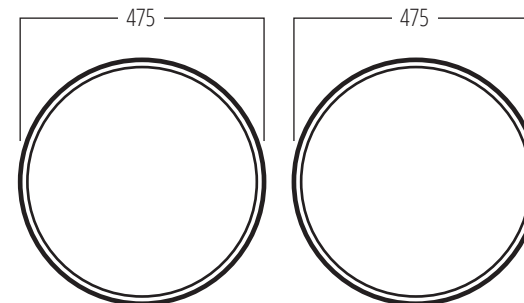

Weights in Kg

Top Cap	0.55
Inner Moulding	0.56
Bottom Moulding	0.56
Body Panel	1.78
Bag	1.04

Packaging in Kg

Individual reusable carton	1.88
External size: 925(w) x 845(d) x 82mm(h)	

Top Cap

Small Unit

Once graphics are applied

Large Unit

Once graphics are applied

Bottom Moulding

Inner Moulding

Graphic Size 1495mm x 865mm

Carry Bag

85