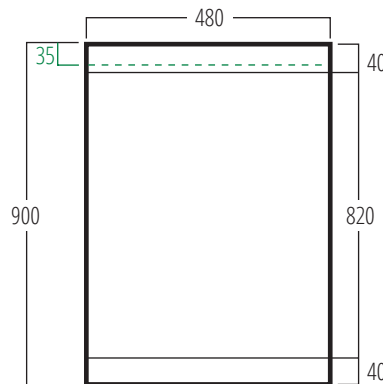

Weights in Kg

Top Cap	0.55
Inner Moulding	0.56
Bottom Moulding	0.56
Body Panel	1.78
Bag	1.04

Packaging in Kg

Individual reusable carton	1.88
External size: 925(w) x 845(d) x 82mm(h)	

Top Cap

Small Unit

Once graphics are applied

Large Unit

Once graphics are applied

Bottom Moulding

Inner Moulding

Graphic Size 1495mm x 865mm

Carry Bag

85