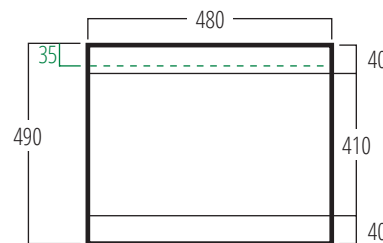

Weights in Kg

Top Cap	0.55
Inner Moulding	0.56
Bottom Moulding	0.56
Body Panel	1.78
Bag	1.04

Packaging in Kg

Individual reusable carton	1.88
External size: 925(w) x 845(d) x 82mm(h)	

Top Cap

Small Unit

Once graphics are applied

Large Unit

Once graphics are applied

Bottom Moulding

Inner Moulding

Graphic Size 1495mm x 865mm

Carry Bag

85