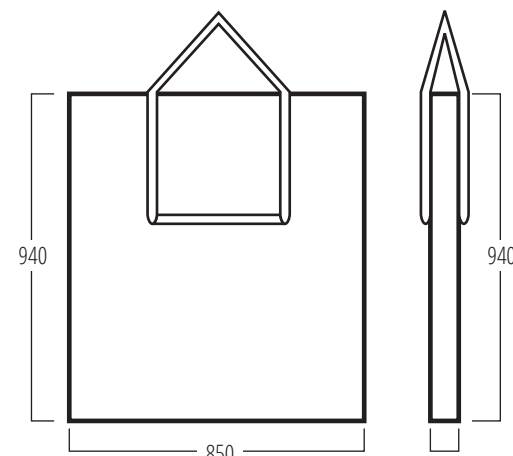

Weights in Kg

Top Cap	0.55
Inner Moulding	0.56
Bottom Moulding	0.56
Body Panel	1.78
Bag	1.04

Packaging in Kg

Individual reusable carton	1.88
External size: 925(w) x 845(d) x 82mm(h)	

Top Cap

Small Unit

Once graphics are applied

Large Unit

Once graphics are applied

Bottom Moulding

Inner Moulding

Graphic Size 1495mm x 865mm

Carry Bag

85