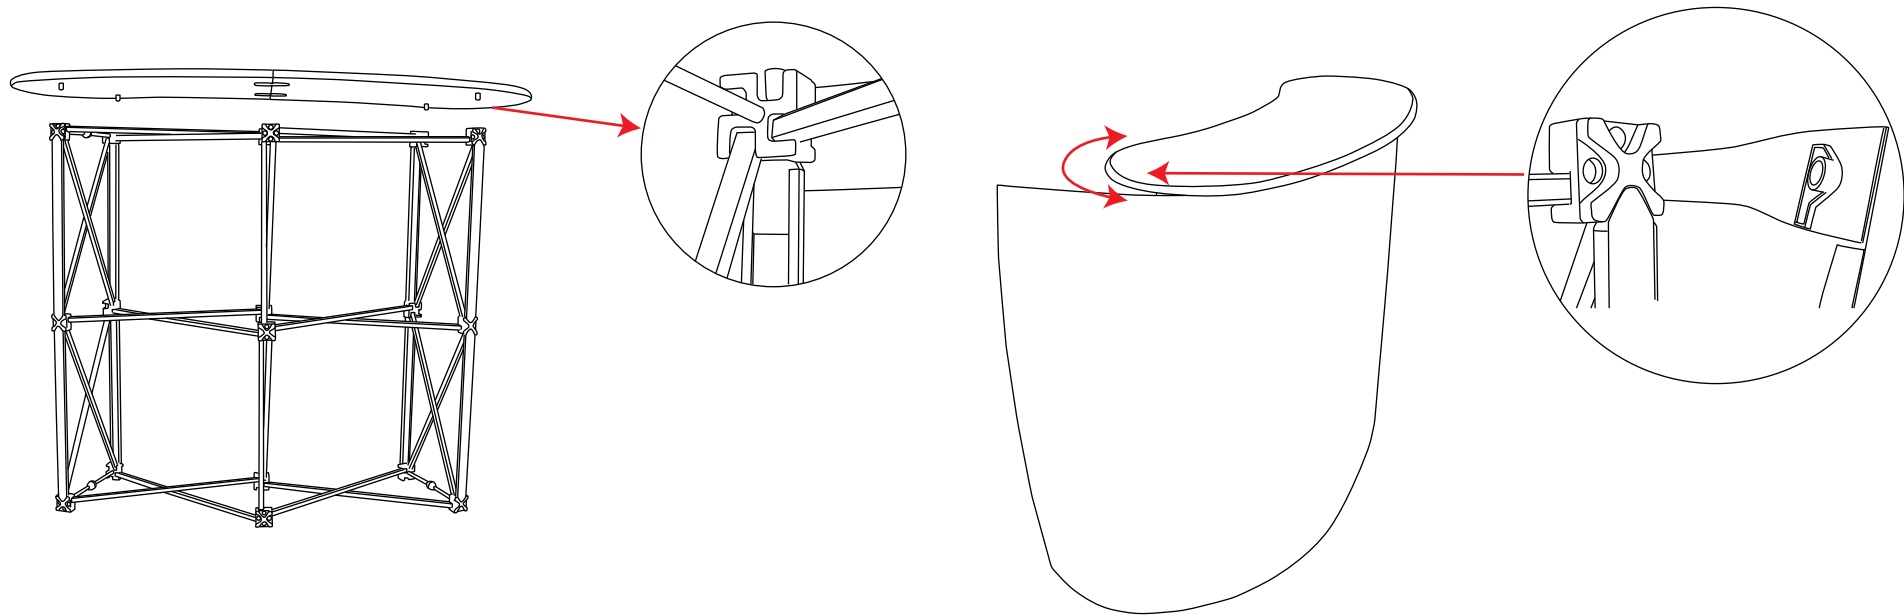

Pop up Counta

1

2

Visible Graphic Area: 950mm(h) x2060mm(w)
Recommended Graphic thickness: 440microns min

Pop up Counta

Shelf Layout

Pop up Counta

Graphic fixing