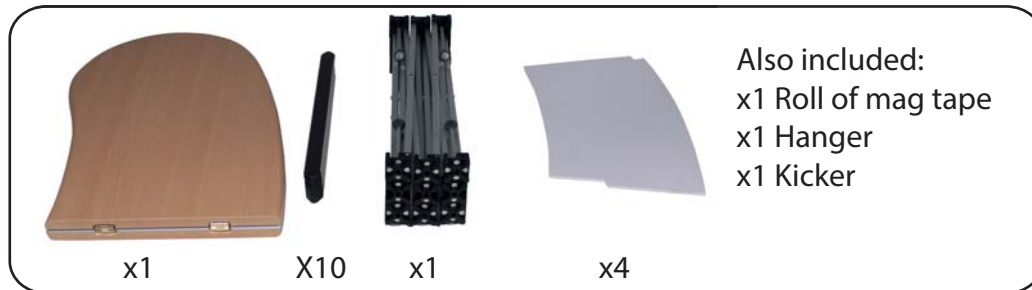

Pop up Counta

1

2

Visible Graphic Area: 950mm(h) x2060mm(w)
Recommended Graphic thickness: 440microns min

Pop up Counta

Shelf Layout

Pop up Counta

Graphic fixing