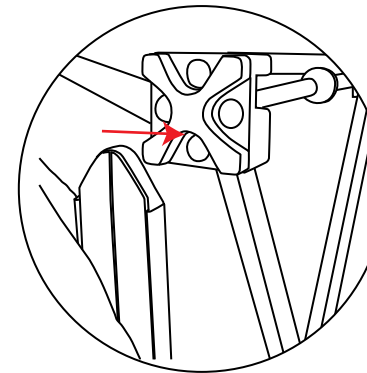

Pop up Counta

1

2

Visible Graphic Area: 950mm(h) x2060mm(w)
Recommended Graphic thickness: 440microns min

Pop up Counta

Shelf Layout

Pop up Counta

Graphic fixing