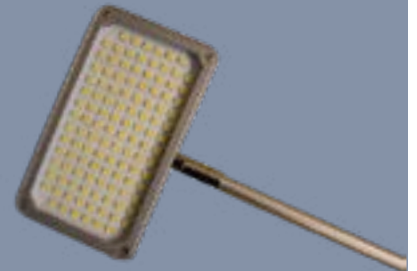

YOUR COMPLETE GUIDE TO... LED LIGHTING

Display Lighting is an effective addition to any exhibition stand or retail space, helping the brand message stand out. With varying solutions that fit securely on to a range of Pop-Ups, Tube Fabric Displays or Banner Stands.

LED ENTRY 10W

Can be used with Pop-ups and Tube Fabric Displays
Daisy Chain up to 1.5m
Suitable for joining up to 5 lights together on a single power pack
Lumens- 1000 lm
Kelvin- 6500K

LED SQUARE 12W

Can be used with Pop-ups and Tube Fabric Displays
Daisy Chain up to 1.5m
Suitable for joining up to 5 lights together on a single power pack
Lumens- 1200 lm
Kelvin- 6500K

LED SQUARE 24W

Can be used with Pop-ups and Tube Fabric Displays
Daisy Chain up to 1.5m
Suitable for joining up to 5 lights together on a single power pack
Lumens- 2400 lm
Kelvin- 6000-6500K

BANNER STAND LED ENTRY 5W

Easily clips to a Roller Banner with no fuss
Lumens- 500 lm
Kelvin- 5000K

TUBE LIGHT BRACKET

Needed for attaching any of our compatible lights to a Tube Fabric Display