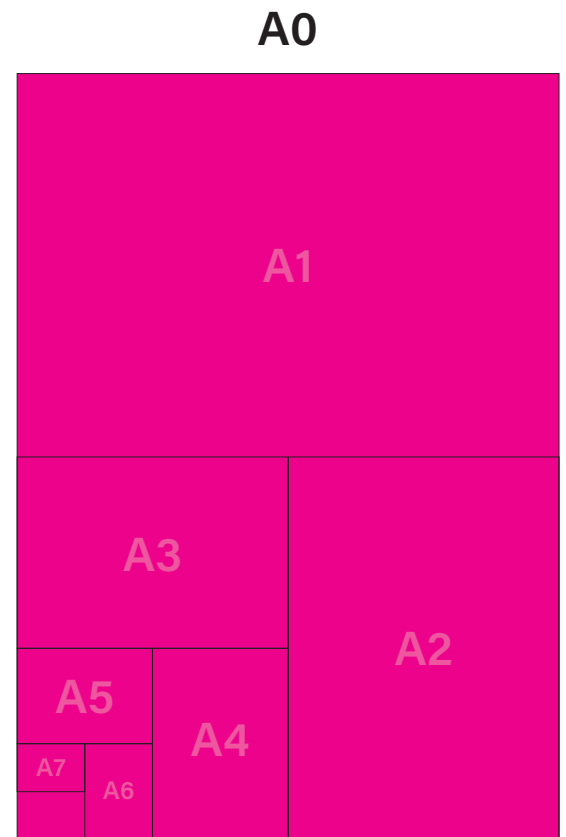

# PAPER SIZE: A0

INTERNATIONAL STANDARD ISO 216: 841 x 1189mm

■ IMPERIAL (INCHES)

**33.11 x 46.84**

■ HR PIXELS @300DPI (PX)

**9933 x 14043**

■ METRIC (MM)

**841 x 1189**

■ LR PIXELS @72DPI (PX)

**2384 x 3370**

[creative-solutions-direct.co.uk](http://creative-solutions-direct.co.uk)

**creative** solutions