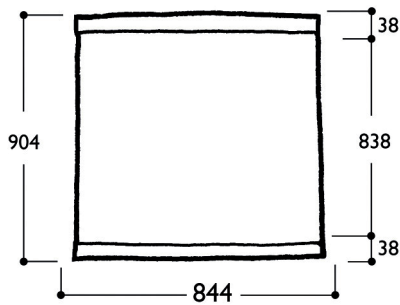

Solus Counter & Tower Dimensions

Please ensure that all artwork includes a 10mm bleed all round.

Base

2 Panel Tower

3 Panel Tower

Base Back with
Optional Hole

Counter

Printed Panel Dimensions
(visible height 838mm)