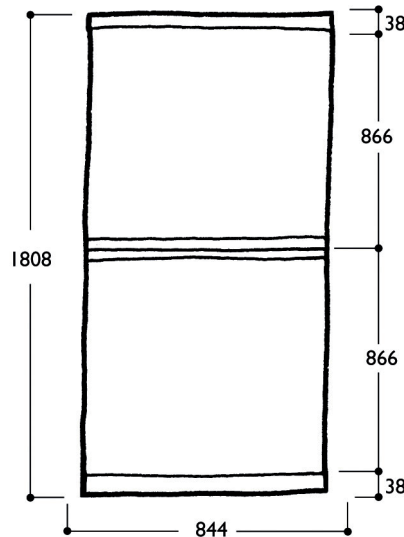

Solus Counter & Tower Dimensions

Please ensure that all artwork includes a 10mm bleed all round.

Base

2 Panel Tower

3 Panel Tower

Base Back with
Optional Hole

Counter

Printed Panel Dimensions
(visible height 838mm)