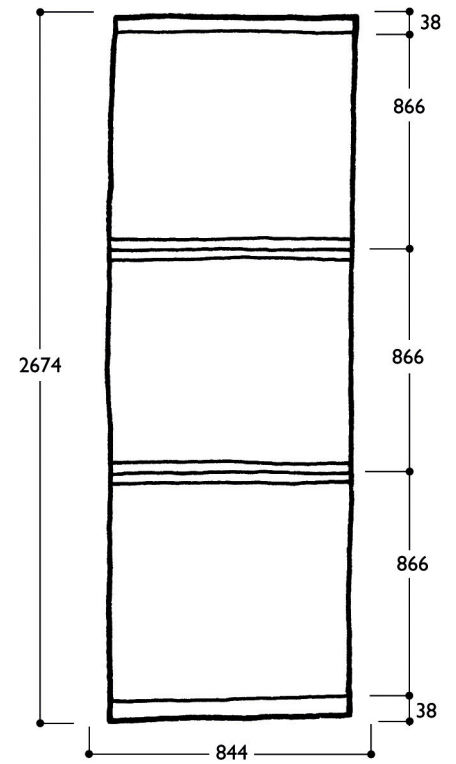

Solus Counter & Tower Dimensions

Please ensure that all artwork includes a 10mm bleed all round.

Base

2 Panel Tower

3 Panel Tower

Base Back with
Optional Hole

Counter

Printed Panel Dimensions
(visible height 838mm)