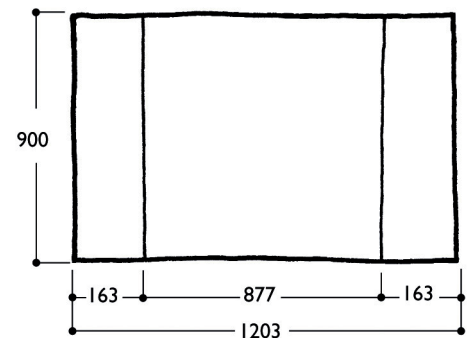

Solus Counter & Tower Dimensions

Please ensure that all artwork includes a 10mm bleed all round.

Base

2 Panel Tower

3 Panel Tower

Base Back with
Optional Hole

Counter

Printed Panel Dimensions
(visible height 838mm)