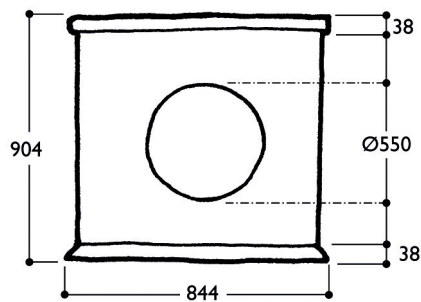

Solus Counter & Tower Dimensions

Please ensure that all artwork includes a 10mm bleed all round.

Base

2 Panel Tower

3 Panel Tower

Base Back with
Optional Hole

Counter

Printed Panel Dimensions
(visible height 838mm)