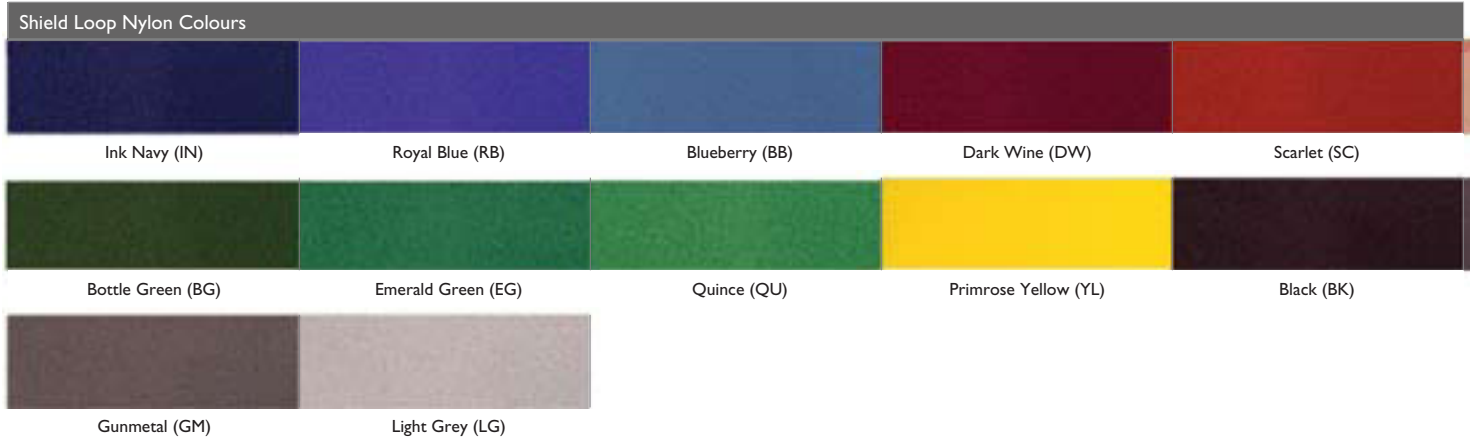

Shield Loop Nylon

Shield Frame Colours