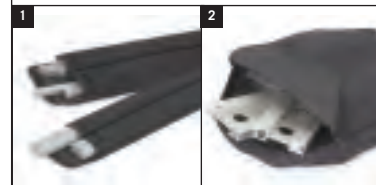

- (1) Pole / frame bags included
- (2) Frame bags included