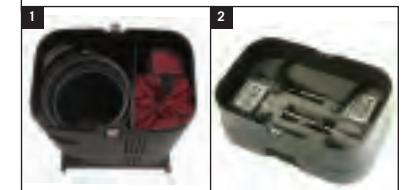

STANDARD POP UP CARRY CASE

METEOR POP UP CARRY CASE

- (1) Equipment in case
- (2) Using lid as a step

- (1) Equipment in case
- (2) Lighting compartment in lid

plex
DISPLAY
storage & transit solutions

DURABLE AND ROBUST

SIT SOLUTIONS

ZOOM POP UP CARRY CASE

SEMI-RIGID CARRY DRUM

FUSION CARRY CASE

Suitable for Fusion modular display system

- Case holds a maximum of a 2 panel straight or curved Fusion EC kit.
- Protective carry bags are included in the cost of the case
- The frame, posts, bases and graphics will all fit into the case
- Wheeled case