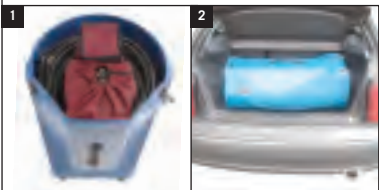

SIT SOLUTIONS

ZOOM POP UP CARRY CASE

SEMI-RIGID CARRY DRUM

FUSION CARRY CASE

Suitable for Fusion modular display system

- Case holds a maximum of a 2 panel straight or curved Fusion EC kit.
- Protective carry bags are included in the cost of the case
- The frame, posts, bases and graphics will all fit into the case
- Wheeled case

- (1) Equipment in case
- (2) Fits easily into car boot

Securing strap

- (1) Pole / frame bags included
- (2) Frame bags included

PADDED FRAME BAG

Zip open lid

GRAPHIC PANEL CARRY TUBE

Zip open lid

BANNER STAND TRANSIT CASE