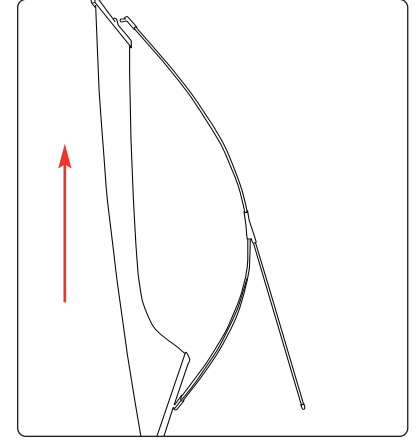

L-banner

Hardware specifications	Graphic specifications
<p>Assembled dimensions 1870mm (h) x 810mm (w) x 500mm (d) (mm)</p> <p>weight 1.3kg</p>	<p>Graphic Area: 1800(h) x 800 (w) (mm)</p>

We are continually improving and modifying our product range and reserve the right to vary the specifications without prior notice. All dimensions and weights quoted are approximate and we accept no responsibility for variance. E&OE.

Attaching graphic

When attaching graphic slider make sure the slider is attached to the front of the graphic