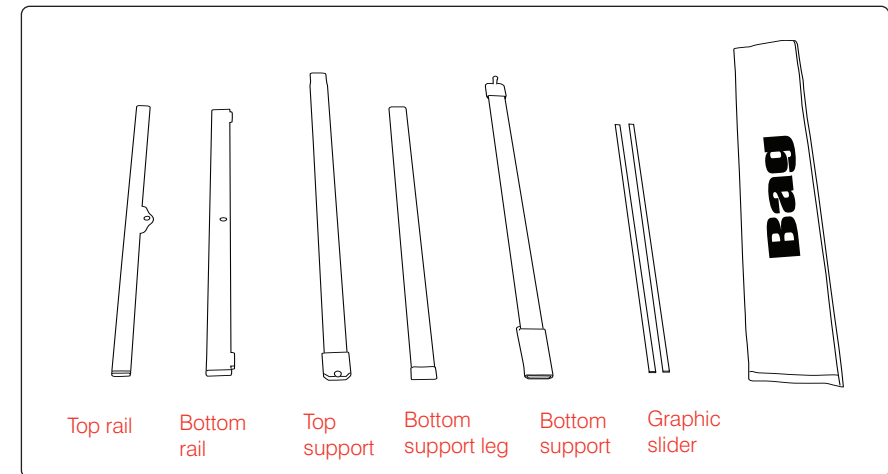

L-banner

Hardware specifications	Graphic specifications
<p>Assembled dimensions 1870mm (h) x 810mm (w) x 500mm (d) (mm)</p> <p>weight 1.3kg</p>	<p>Graphic Area: 1800(h) x 800 (w) (mm)</p>

We are continually improving and modifying our product range and reserve the right to vary the specifications without prior notice. All dimensions and weights quoted are approximate and we accept no responsibility for variance. E&OE.

Attaching graphic

When attaching graphic slider make sure the slider is attached to the front of the graphic