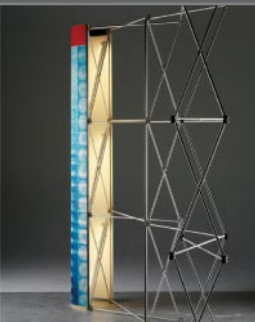

Illuminated 'D' End Kit

1. Illuminate the 'D' ends of your pop-up display to make it really stand out from the crowd.
2. fluorescent strip lights easily attached to frame
   - supplied complete with opaque 'D' end panel (i.e. surcharge over normal 'D' end panel), 3 lights, cables, 3 metre lead and plug

Item	Each
Illuminated 'D' End Kit	£116